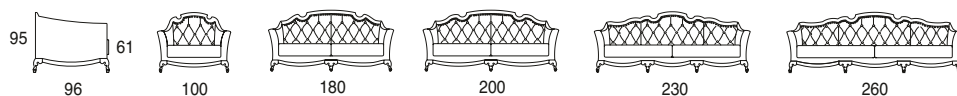

Poltrona e divani (con schienale capitonné) - Armchair and sofas (with buttoned backrest)

Pouff - Pouffe

Pouff (versione capitonné) - Pouffe (buttoned version)